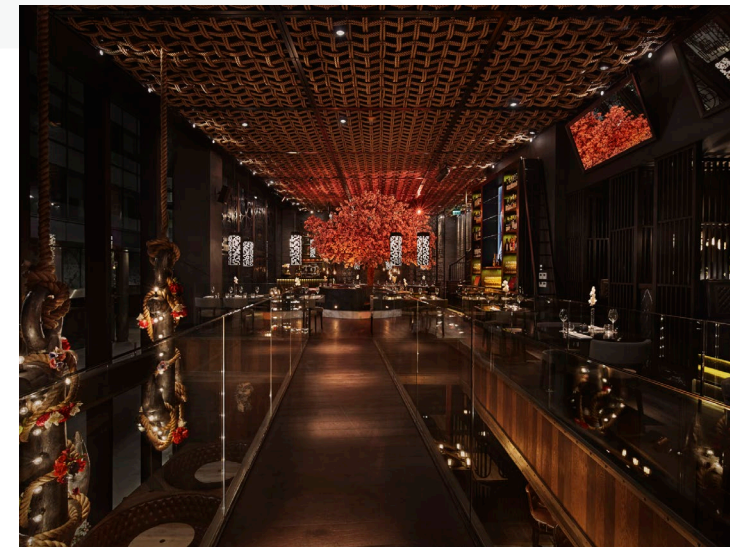

- INTRODUCTION
- ABOUT US
- CLEARLY DEMO CINEMA
- TATTU
- YU & YOU
- EDGECROFT
- NO 4 WOODLANDS
- HILLSIDE
- CONTACT US

Tattu

Unique Lighting Identity

Tattu delivers contemporary Chinese cuisine, fusing traditional flavours with modern cooking methods and exquisite presentation to create a unique and exciting dining experience.

Each Tattu has its own identity, taking guests on a sensory journey from East to West through its award-winning interior design and astute attention to detail.

Relax in stunning, immersive surroundings, and enjoy passionate customer service, delivering an experience unlike any other.

Our lighting team designed and installed a unique lighting design and setup to really bring this beautiful restaurant to life.