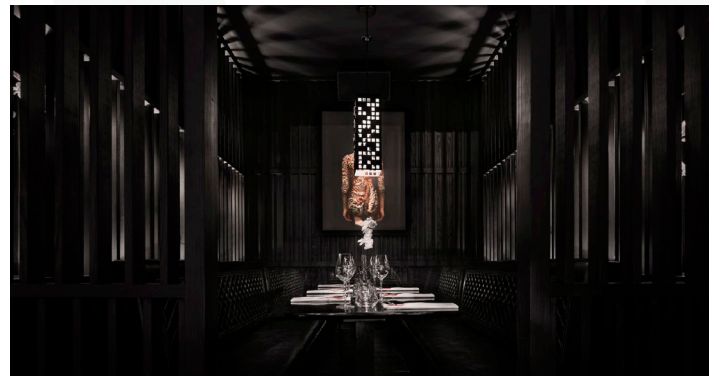

- INTRODUCTION
- ABOUT US
- CLEARLY DEMO CINEMA
- TATTU
- YU & YOU
- EDGECROFT
- NO 4 WOODLANDS
- HILLSIDE
- CONTACT US

Tattu

Unique Lighting Identity

Tattu delivers contemporary Chinese cuisine, fusing traditional flavours with modern cooking methods and exquisite presentation to create a unique and exciting dining experience.

Each Tattu has its own identity, taking guests on a sensory journey from East to West through its award-winning interior design and astute attention to detail.

Relax in stunning, immersive surroundings, and enjoy passionate customer service, delivering an experience unlike any other.

Our lighting team designed and installed a unique lighting design and setup to really bring this beautiful restaurant to life.