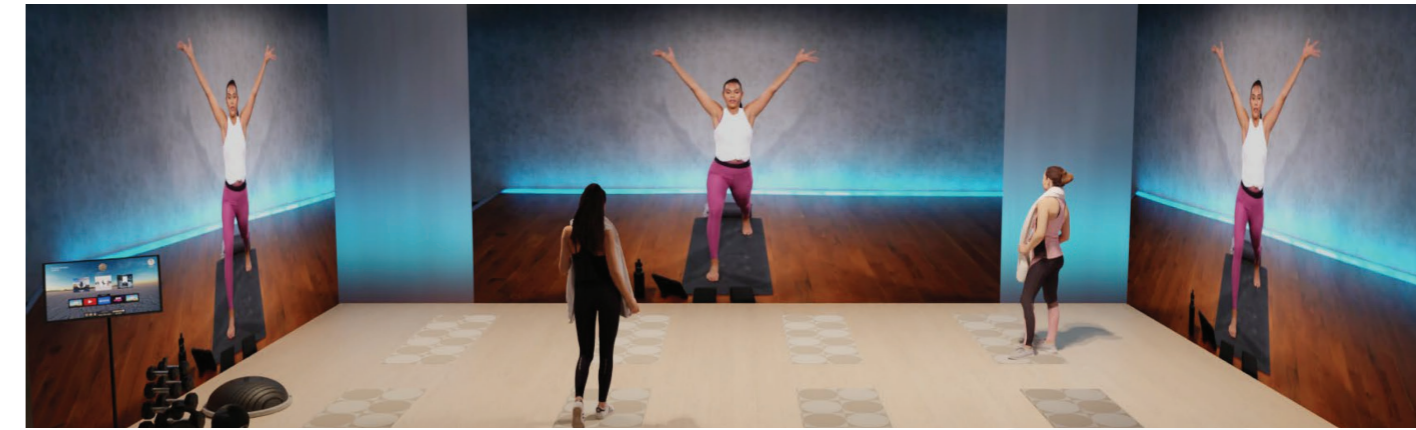

## State-of-the-art fitness equipment at home

# The world's most immersive fitness environment

Immersive Gym provides an environment that shows the world as we are meant to see it, with an incredibly wide field of view.

Accompanied by visuals and sound, you can turn the room into any environment you choose – from cycling through the rainforest to rowing down the Amazon River – and invite your friends or link up with your personal trainer for a training session, so they can share a backdrop with you that brings your wildest dreams to life.

Uniquely ultra-wide content dynamically responds as you train on devices such as rowing machines, cycle trainers, and treadmills. As you pedal faster up a hill, the content will move with you, providing you with an incredible, immersive fitness environment from home.